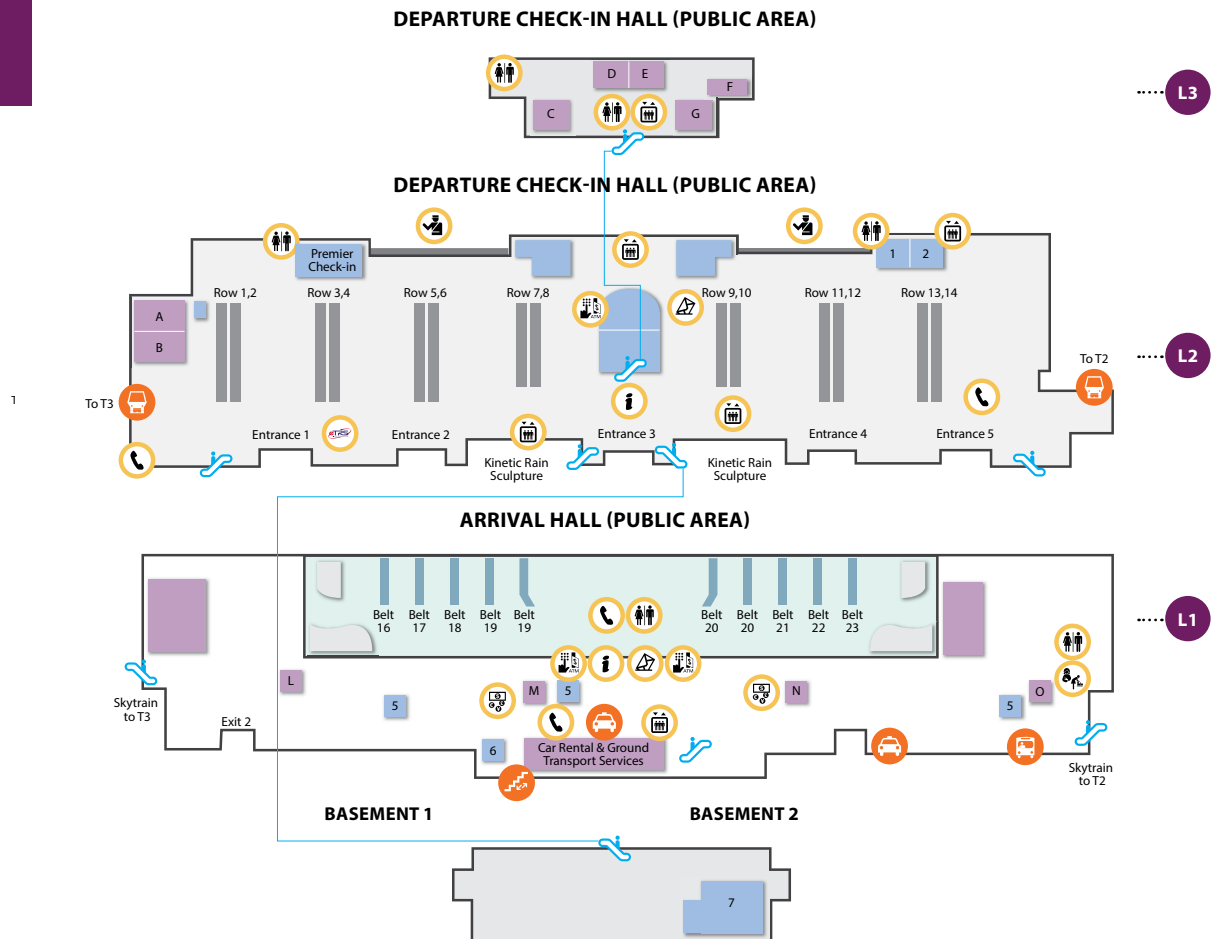

- Dining
- Shopping
- Public Bus Bay
- Skytrain
- Stairs
- Taxi Queue
- Automated Teller Machines (ATM)
- Baby Care Room
- GST Refund
- Immigration
- Information
- Lifts
- Money Changer
- Postal
- Public Phone
- Toilets

SHOP	
BASEMENT 2	
SUPERMARKET	
Cold Storage	7
LEVEL 1 (ARRIVAL HALL)	
SERVICES	
Changi Recommends	5
6am – 12am	
City Sightseeing	6
LEVEL 2 (DEPARTURE CHECK-IN HALL)	
BEAUTY & WELLNESS	
Belif / Whoo	2
BOOKS, GIFTS & SOUVENIRS	
Relay	1

DINE	
LEVEL 1 (ARRIVAL HALL)	
CAFÉS	
Quiznos	L
24H	
Starbucks Coffee	N
Also available in T2 T3	
24H	
Wang Café	M
24H	
FAST FOOD RESTAURANT	
Burger King	O
Also available in T2	
24H	

LEVEL 2 (DEPARTURE CHECK-IN HALL)	
CAFÉS	
Quiznos	L
Closing September 2015	
24H	
Starbucks Coffee	N
Also available in T2 T3	
24H	
Wang Café	M
24H	

LEVEL 3	
FAST FOOD RESTAURANT	
KFC	F
24H	
RESTAURANTS	
Astons Specialities	D
PappaMia	G
7am – 11pm	
Paradise Inn	E
Saboten	C
7am – 11pm	