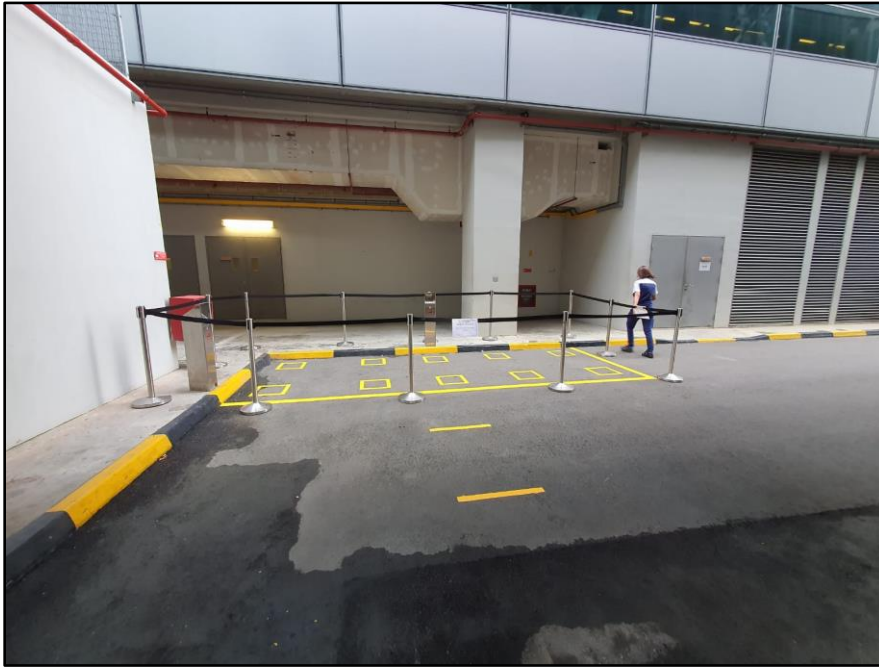

2 The National Environment Agency (NEA) have approved an additional three-numbers of new designated smoking area in the airport. These new designated smoking areas are located at:

- a. Terminal 2, North, Level 3M, Carpark 2B Roof
- b. Terminal 2, South, Level 3M, Carpark 2A Roof
- c. Terminal 3, North, Level 1, Behind Crowne Plaza

A handwritten signature in black ink, appearing to read "Addison Low".

ADDISON LOW
Head, Fire Prevention Section
Airport Emergency Service

Appendix I

Pictures of New Designated Smoking Area:

Terminal 2, North, Level 3M, Carpark 2B Roof

Terminal 2, South, Level 3M, Carpark 2A Roof

Terminal 3, North, Level 1, Behind Crowne Plaza

Appendix II

Changi Airport Designated Smoking Area:

Terminal 1	East, Beside Departure Level 2 - Door 5 West, Beside Departure Level 2 - Door 1 East, Level 1, Beside Orchis Foodcourt
Terminal 2	North, Level 3M, Carpark 2B Roof [NEW] South, Level 3M, Carpark 2A Roof [NEW] North, Beside Departure Level 2 – Door 1 [Closed] North, Beside Arrival Level 1 – Door 1 [Closed] South, Beside Terminal 2 Coach Stand
Terminal 3	North, Beside Departure Level 2 – Door 8 South, Beside Departure Level 2- Door 1 North, Level 1, Behind Crowne Plaza [NEW] South, Level 1, Beside Mc-Donald's
Terminal 4	South, Beside Departure Level 2 – Door 6 [Closed] North, Beside Arrival Level 1 – Door 1 [Closed] South, Beside Arrival Level 1 – Door 6