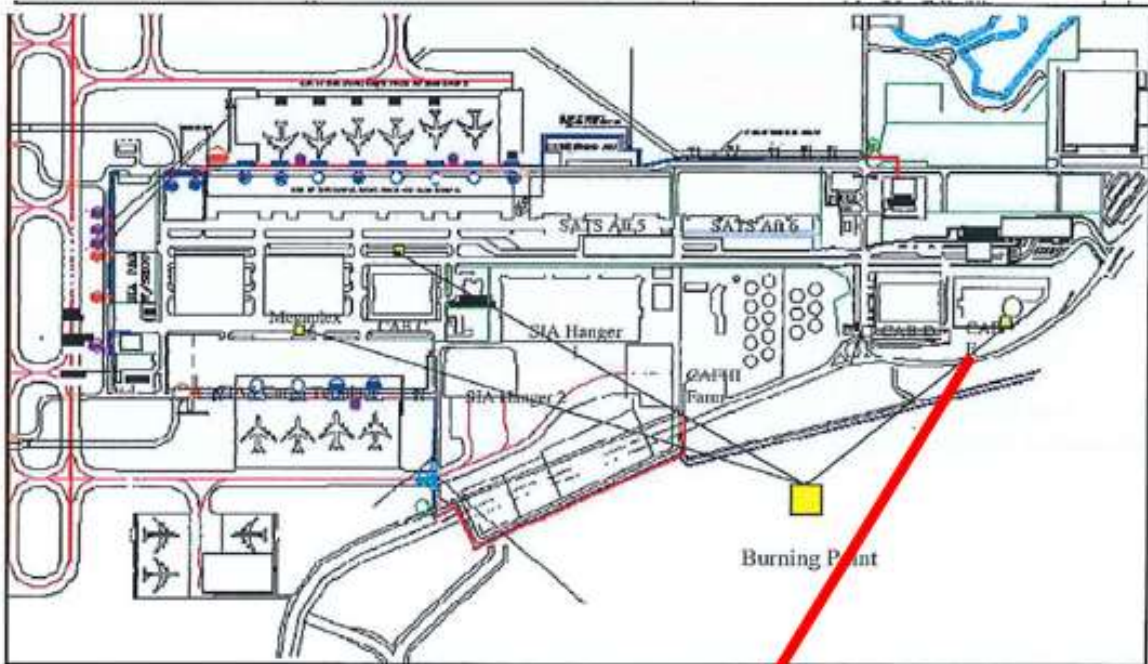

A handwritten signature in black ink, appearing to read 'Addison Low', with a stylized flourish at the end.

ADDISON LOW
Head, Fire Prevention Section
Airport Emergency Service

Annex A

Designated Lunar Seventh Month Festival Praying Location for Passenger Terminal Building

Airport Police Division (APD) – Near Drainage behind Open Carpark

Annex B - 1

Designated Lunar Seventh Month Festival Praying Location for Changi Airfreight Centre (CAC)

Megaplex - (Pavement along DNATA Bus-Stop)

Annex B - 2

Designated Lunar Seventh Month Festival Praying Location for Changi Airfreight Centre (CAC)

Cargo Agent Building C – Pavement along main road towards Cargo Agent C

Annex B - 3

Designated Lunar Seventh Month Festival Praying Location for Changi Airfreight Centre (CAC)

Cargo Agent Building D & E – Pavement front of Open Carpark Area at Cargo Agent E

Annex C

How to operate a portable fire extinguisher – P.A.S.S Method