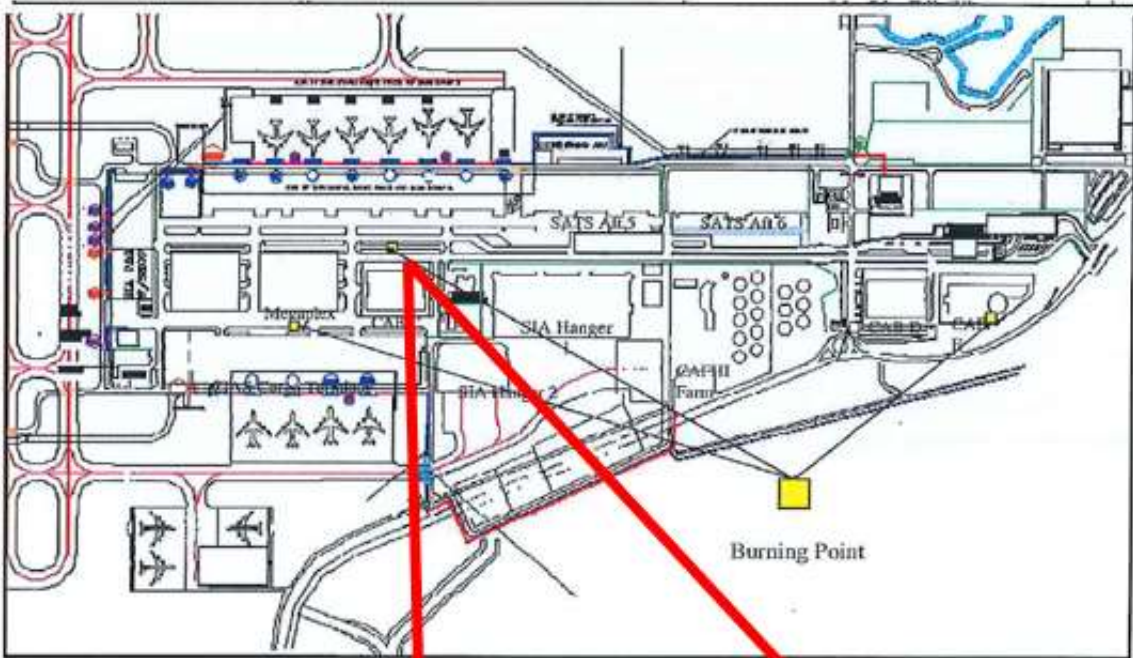

Airport Police Division (APD) – Near Drainage behind Open Carpark

Annex B - 1

Designated Lunar Seventh Month Festival Praying Location for Changi Airfreight Centre (CAC)

Megaplex - (Pavement along DNATA Bus-Stop)

Annex B - 2

Designated Lunar Seventh Month Festival Praying Location for Changi Airfreight Centre (CAC)

Cargo Agent Building C – Pavement along main road towards Cargo Agent C

Annex B - 3

Designated Lunar Seventh Month Festival Praying Location for Changi Airfreight Centre (CAC)