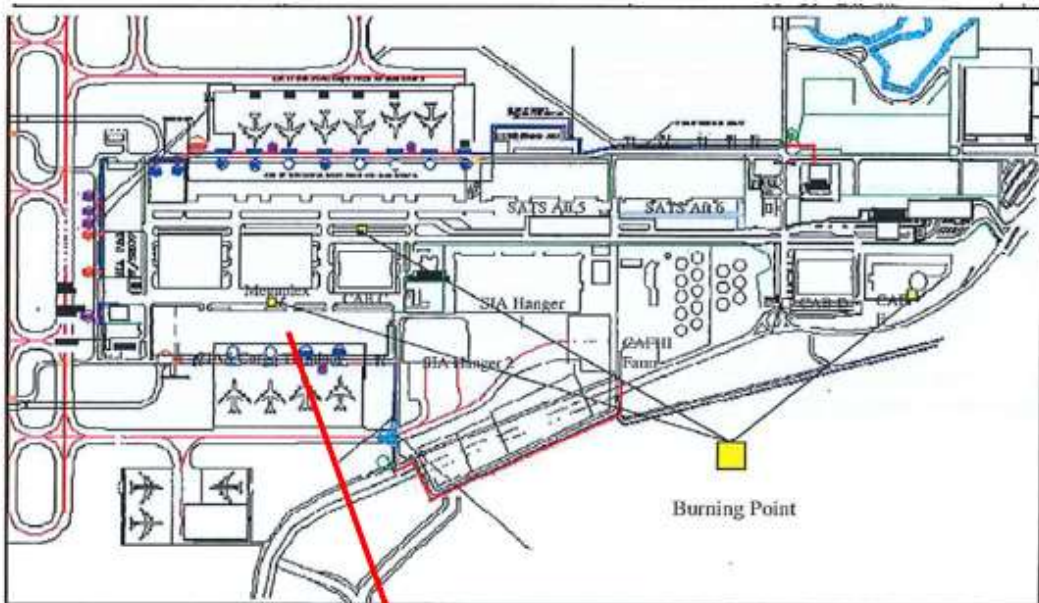

A handwritten signature in black ink, appearing to read 'Addison Low', with a stylized flourish at the end.

ADDISON LOW
Head, Fire Prevention Section
Airport Emergency Service

Annex A

Designated Lunar Seventh Month Festival Praying Location for Passenger Terminal Building

Airport Police Division (APD) – Near Drainage behind Open Carpark

Annex B - 1

Designated Lunar Seventh Month Festival Praying Location for Changi Airfreight Centre (CAC)

Megaplex - (Pavement along DNATA Bus-Stop)

Annex B - 2

Designated Lunar Seventh Month Festival Praying Location for Changi Airfreight Centre (CAC)

Cargo Agent Building C – Pavement along main road towards Cargo Agent C

Annex B - 3

Designated Lunar Seventh Month Festival Praying Location for Changi Airfreight Centre (CAC)