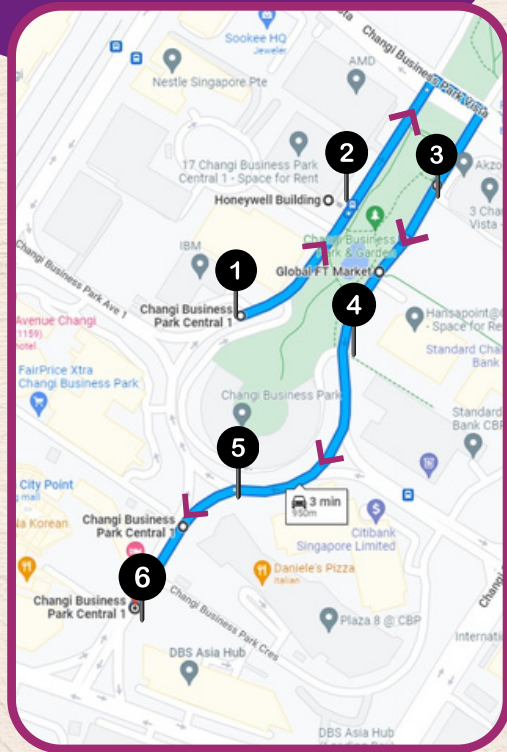

LUNCHTIME FREE SHUTTLE

Complimentary Ride for Changi Rewards Members

HOP ON THE BUS HERE:

1. IBM Place

NEXT TO ROAD JUNCTION
ALONG CHANGI BUSINESS PARK CTRL 1

2. Honeywell Building

NEXT TO BUS STOP
ALONG CHANGI BUSINESS PARK CTRL 1

3. AkzoNobel House

NEXT TO ROAD JUNCTION
ALONG CHANGI BUSINESS PARK CTRL 2

4. Standard Chartered Building

NEXT TO ROAD JUNCTION
ALONG CHANGI BUSINESS PARK CTRL 2

5. Plaza 8 Building

NEXT TO FUTSAL COURT
ALONG CHANGI BUSINESS PARK CTRL 1

6. DBS Building

NEXT TO ROAD INTERSECTION
ALONG CHANGI BUSINESS PARK CTRL 1

7. Changi Airport Terminal 3

TERMINAL 3 BASEMENT 2 BUS BAY

8. Changi Airport Terminal 4

TERMINAL 4 ARRIVAL HALL

Changi Rewards members ride for free. Not yet a member, scan to sign up!