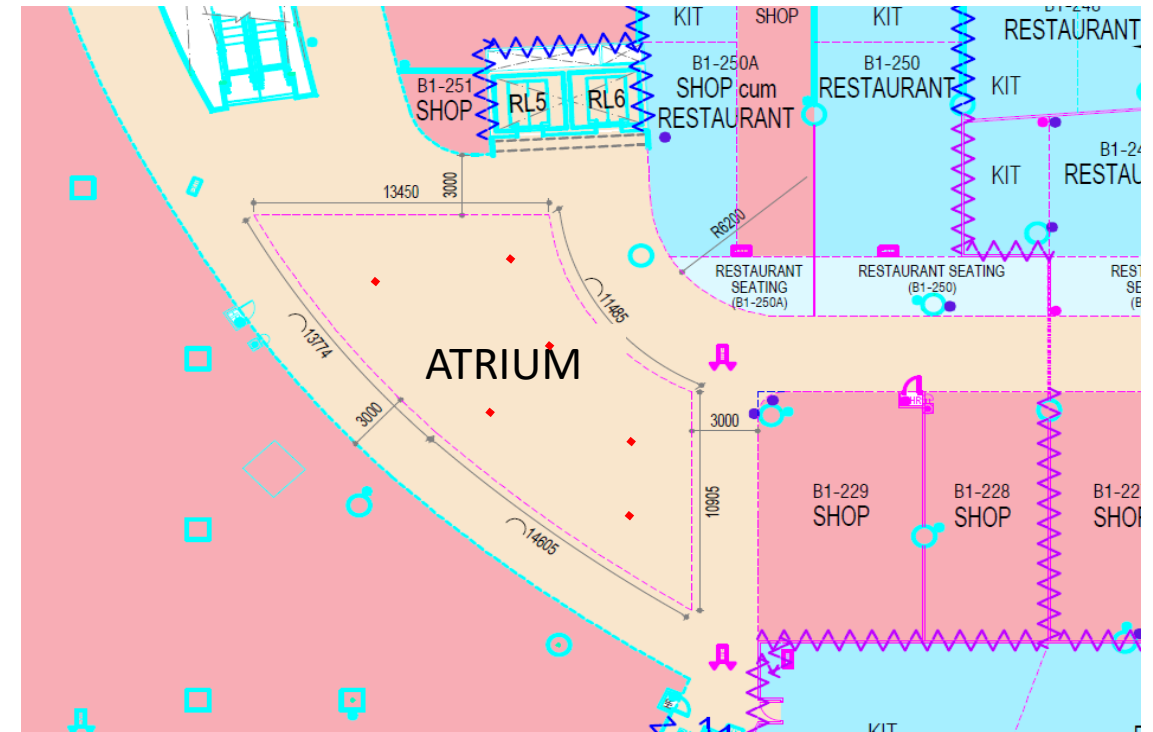

AVIATION

19,400 sqm

- Changi Lounge
- Early Check-in Facilities
- Tax Refund Counters
- Baggage Storage

B1 ATRIUM

HIGHLIGHTS

- Approx. 190 sqm in floor area
- Surrounded by world-renowned international & popular homegrown brands
- High footfall traffic

- Maximum height for fixture and equipment to be **no taller than 1.4m**

JEWEL ATRIUM M&E PROVISIONS

- SOB x 6nos.

PREVIOUS EVENTS

iShopChangi - 2020

Teapasar - 2019

Hyundai - 2019

For more information, please contact
atriumsales@jewelchangiairport.com